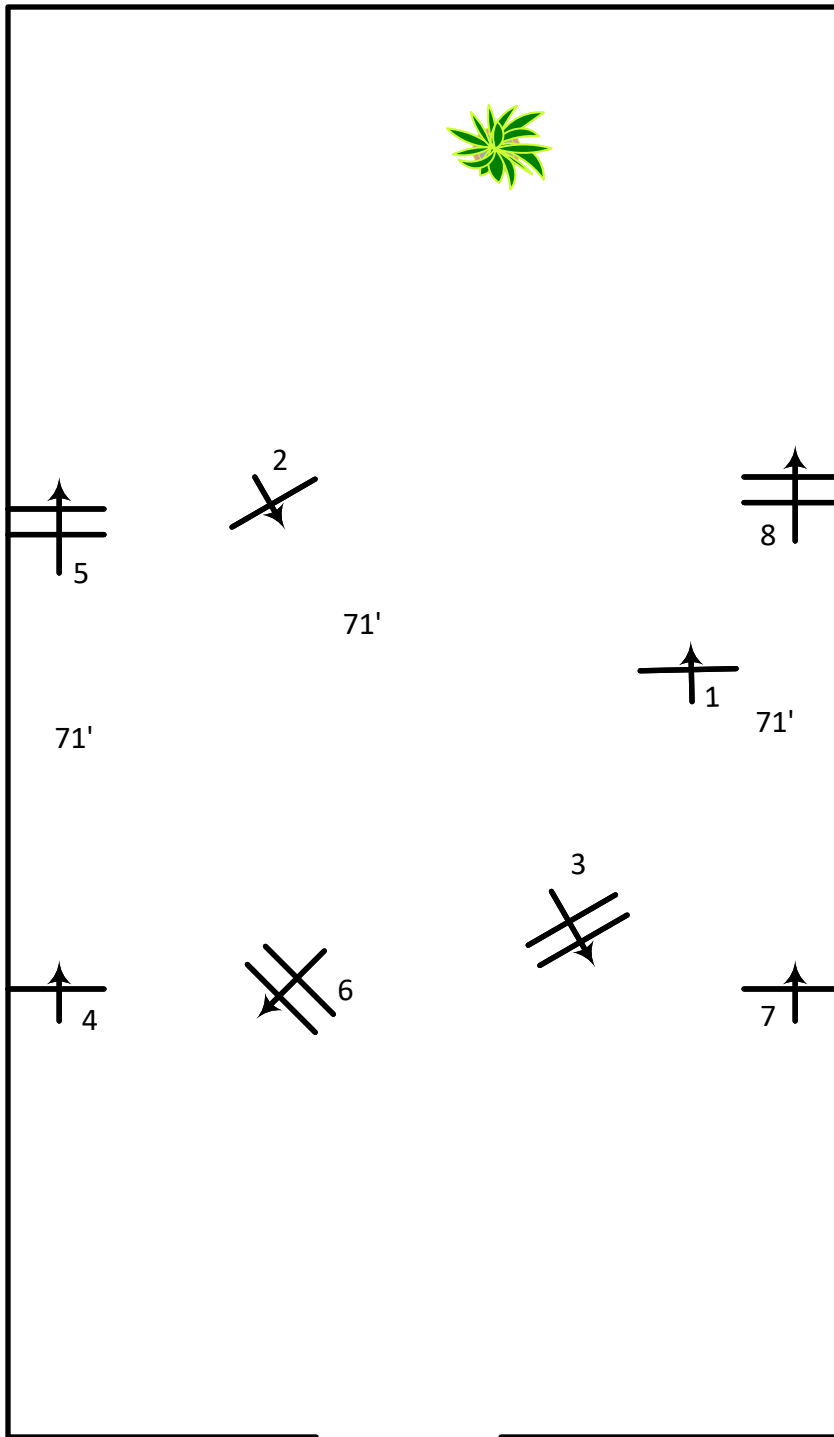

Hunter Warm-Up and Course 2

Fences 1-8

2'-2'6"
Lines: 59', 71', or 83'

2'9"-3'
Lines: 60', 72', or 84'

In Gate