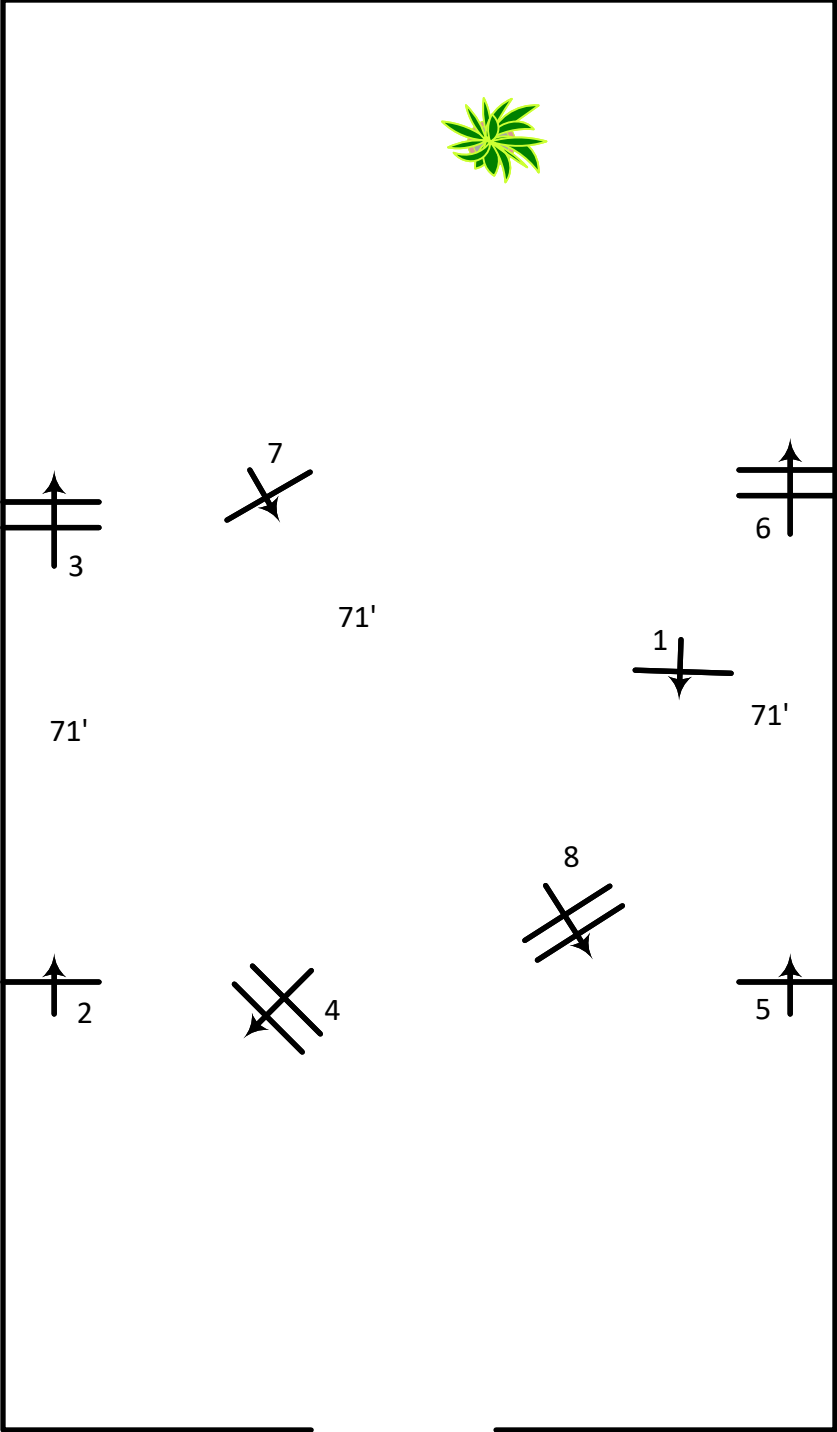

Hunter Course 1

Fences 1-8

2'-2'6"
Lines: 59', 71', or 83'

2'9"-3'
Lines: 60', 72', or 84'

In Gate