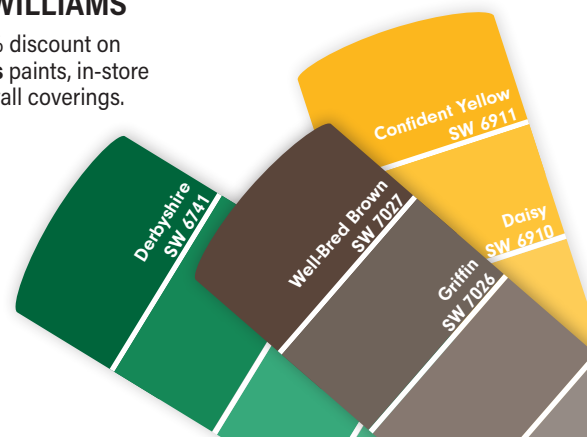

SHERWIN WILLIAMS

Save up to 40% discount on Sherwin Williams paints, in-store products and wall coverings.

JOHN DEERE

Office
DEPOT®

Call 877-576-6872 to start saving!